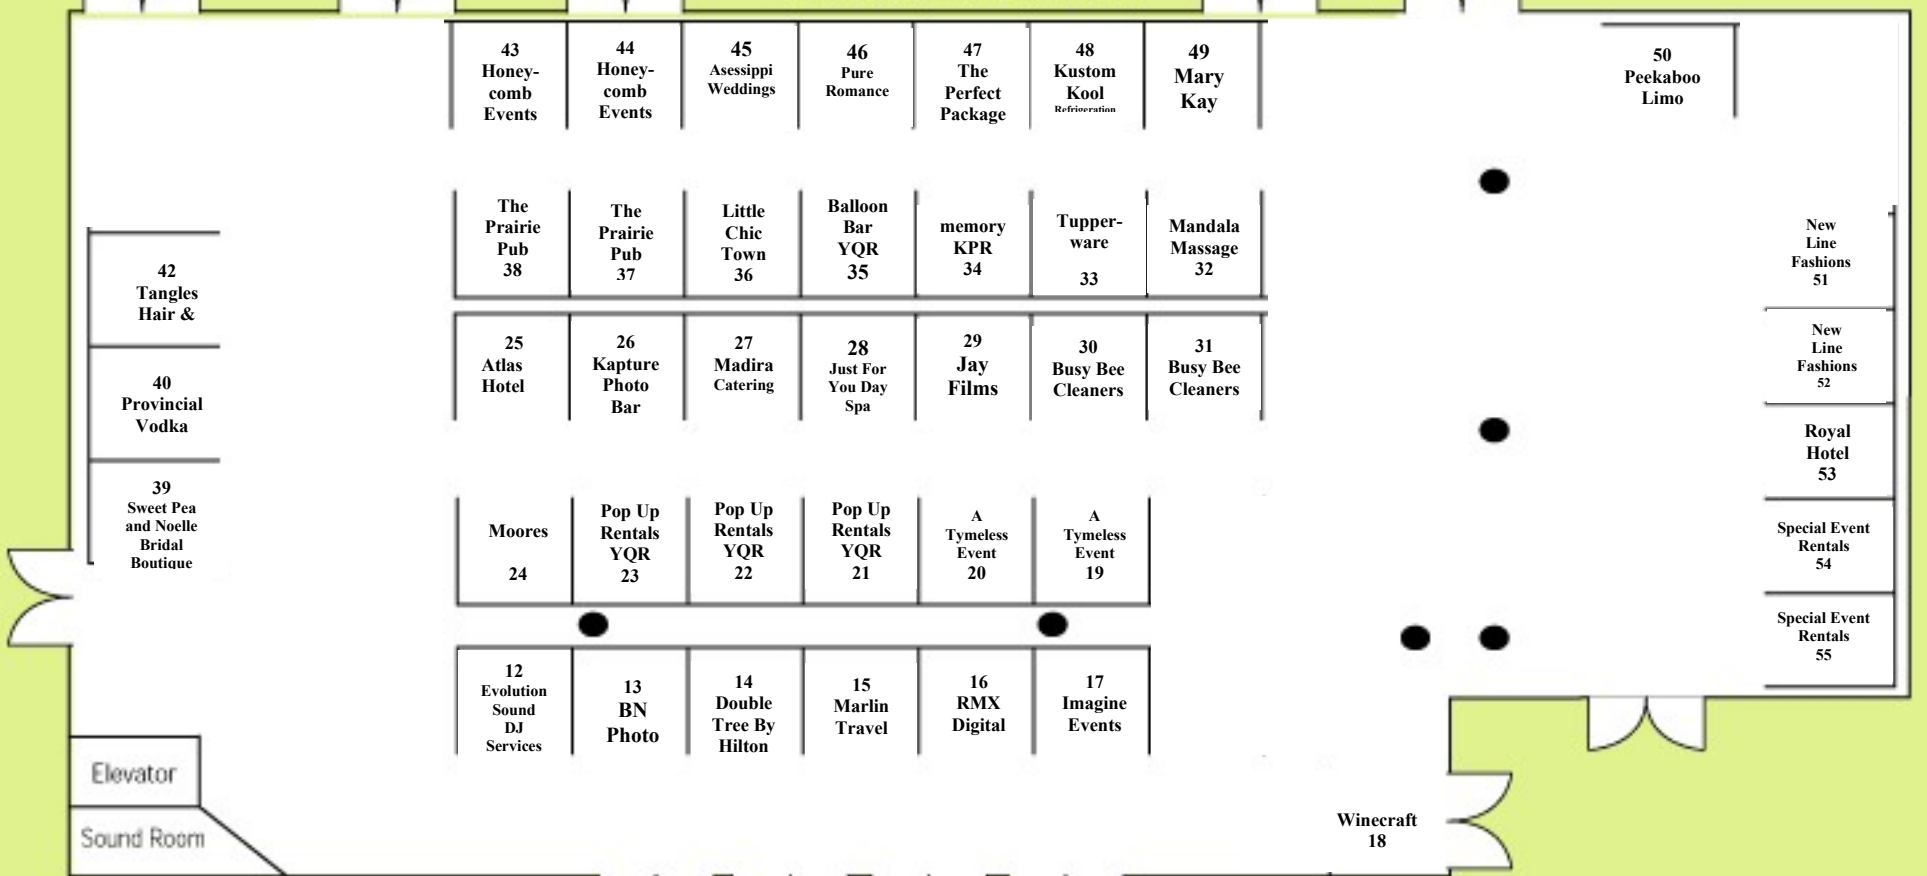

# Bridal Show Map

## Convention Hall

Main Entrance For Brides

### BRIDAL LOUNGE BOOTHS (Theatre Lobby)

-Chris Hamilton Pianist  
-Arttime Music  
-Salsa Colada YQR

Convention Hall Lobby

Main Entrance For Brides